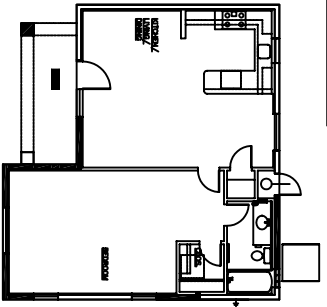

Guest Floor Plan
SCALE: 1/8" = 1'-0"

Floor Plan

Lot 4 OAS
3640 E Old Adobe Ln
Paradise Valley, Arizona 85253

NO.	REVISIONS

HAVEN DESIGN

HAVEN DESIGN, L.L.C. 4460 N. Scottsdale Rd. #723 Scottsdale, AZ 85251
(480) 429-9353 (480) 657-5455 www.havendesign.com

PROJECT NO.
DATE
DRAWN BY
CHECKED BY
A3.3