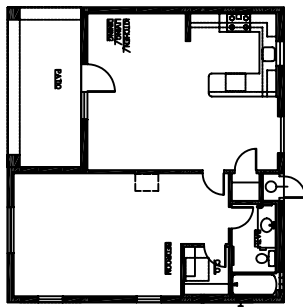

Guest Floor Plan
SCALE: 1/8" = 1'-0"