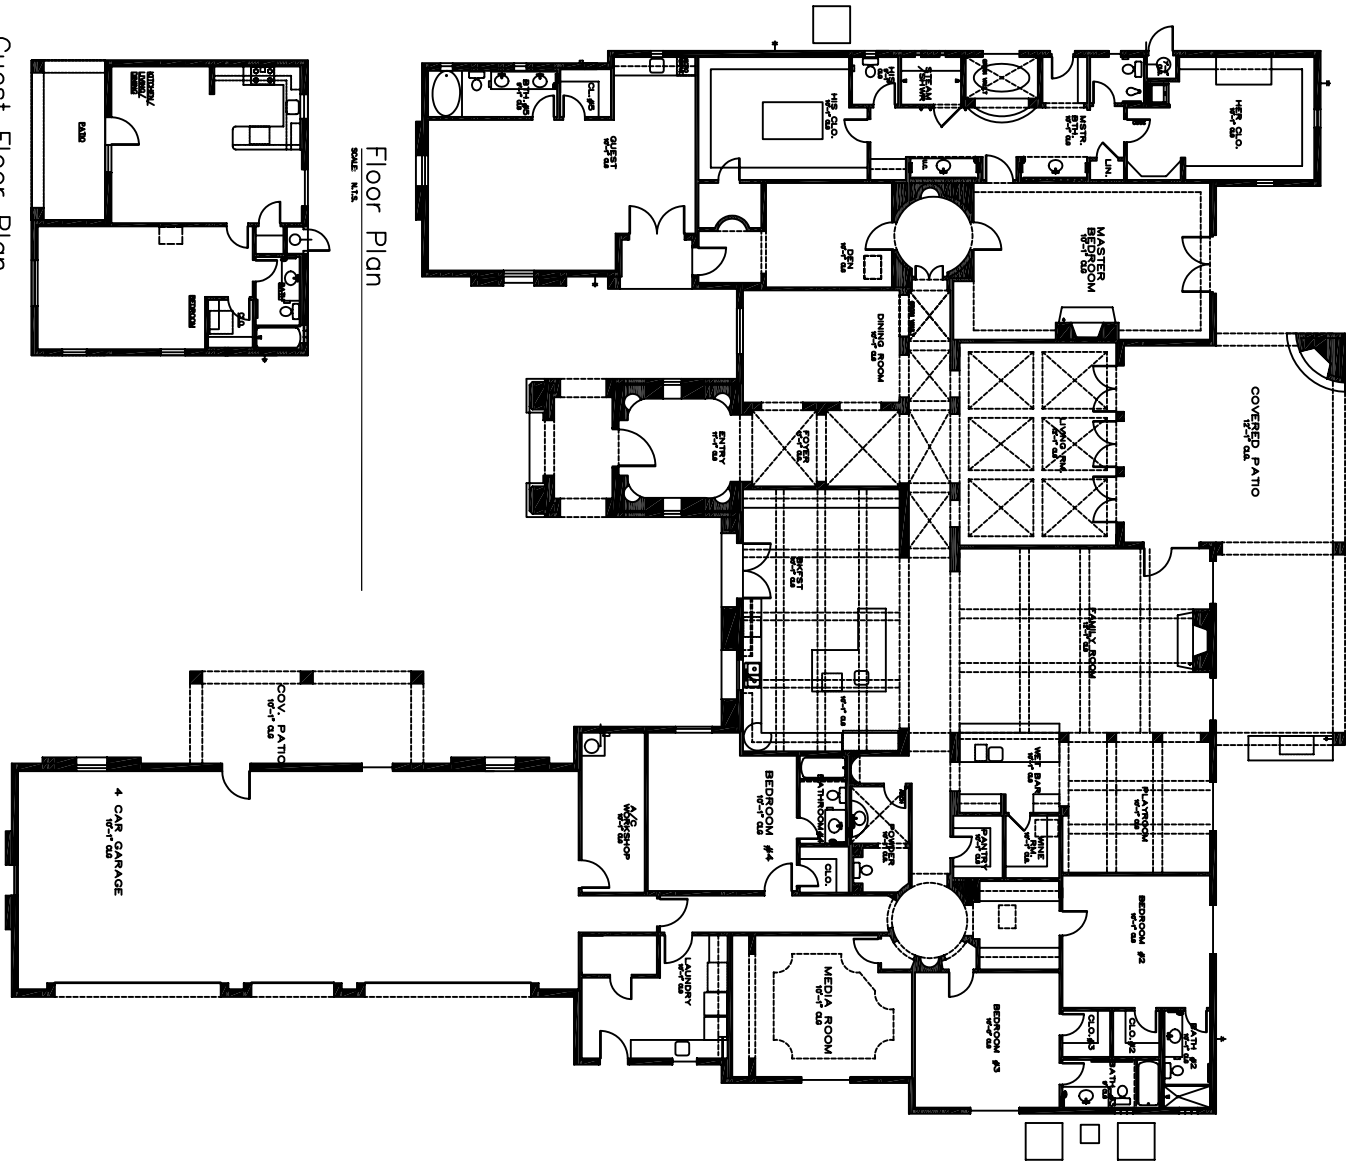

Floor Plan
SCALE: 1/8" = 1'-0"

Floor Plan

Lot 4 VDC
6310 N. 47th Pl.
Paradise Valley, Arizona 85253

NO.	DATE	DESCRIPTION

HAVEN DESIGN
HAVEN DESIGN L.L.C. 6910 E. 5th Avenue Scottsdale, AZ 85251
(480) 429-9353 (480) 946-9000 www.havendesign.com

PLANS: 1000
DRAWINGS: 1000
DATE: 10/10/10
A3.3